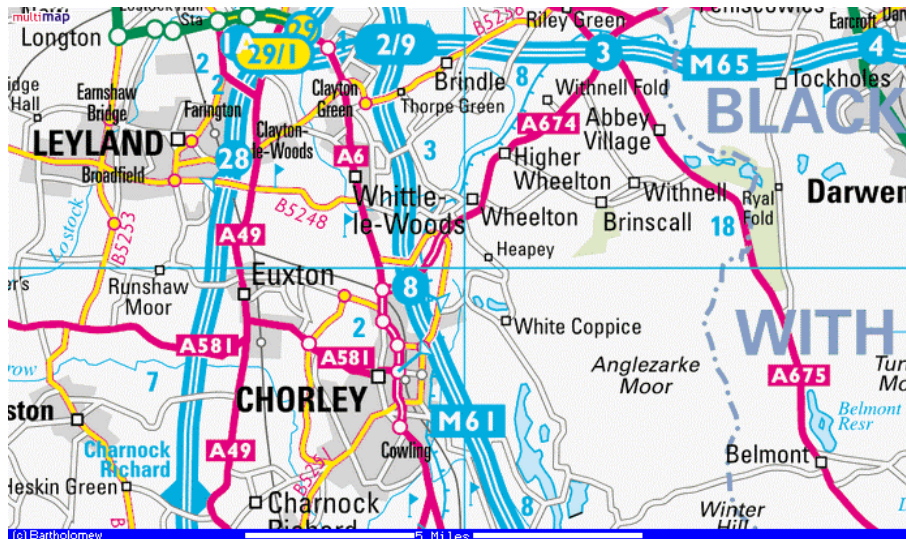

Location of Tapeswitch Ltd.

Tapeswitch Ltd. Is located at the end of Drumhead Road on Chorley North Industrial Park, close to Junction 8 on the M61 motorway.

If you require further assistance, please do not hesitate to contact us.
For contact details, see below.

Tapeswitch Ltd

Unit 38 Drumhead Road Chorley North Industrial Park Chorley Lancashire England PR6 7BX
Tel Int +44 01257 249777 Fax Int +44 01257 246600 E-mail info@tapeswitch.co.uk Website www.tapeswitch.co.uk