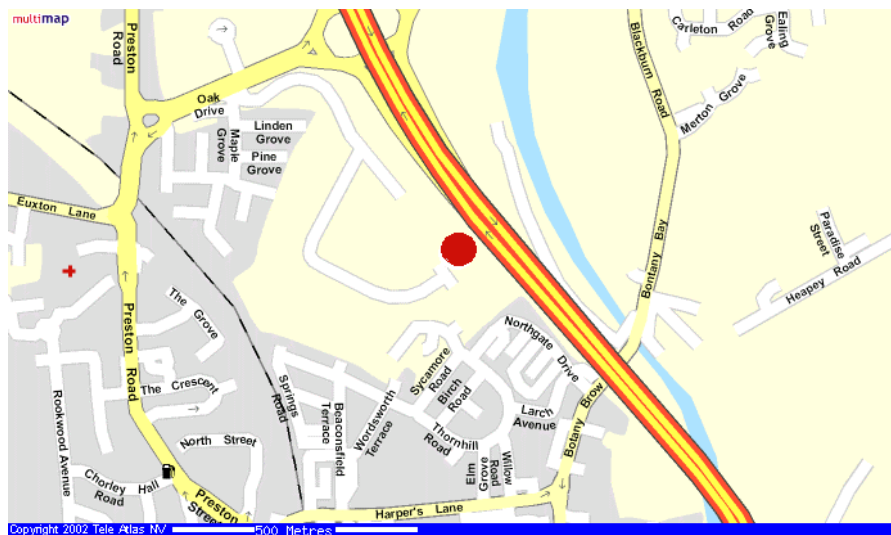

Location of Tapeswitch Ltd.

Tapeswitch Ltd. Is located at the end of Drumhead Road on Chorley North Industrial Park, close to Junction 8 on the M61 motorway.

If you require further assistance, please do not hesitate to contact us.
For contact details, see below.

Tapeswitch Ltd

Unit 38 Drumhead Road Chorley North Industrial Park Chorley Lancashire England PR6 7BX
Tel Int +44 01257 249777 Fax Int +44 01257 246600 E-mail info@tapeswitch.co.uk Website www.tapeswitch.co.uk