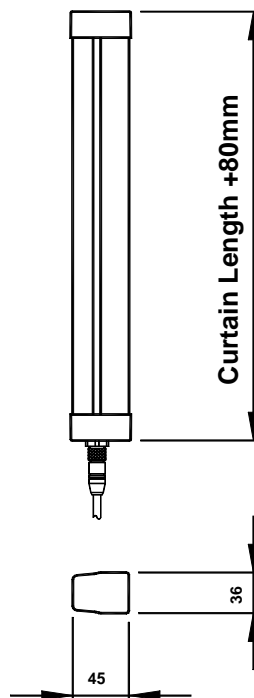

## Features

- Compact, rugged design
- Approved to:
- EN61496 - Type 4
- EN61508- SIL 3
- EN62061-SIL 3
- EN ISO 13849-1 Performance level e
- British design and manufacture
- Beam blanking capability
- Optional diagnostic display
- Optional Blueview™ alignment

## Dimensions

Light curtain detection capability		14mm, 30mm & 70mm	
Light curtain protected height	14mm	up to 1200mm	
	30mm & 70mm	up to 1800mm	
Multi beam systems		2, 3 or 4 beams	
Cross section		45mm x 36mm	
Response time		< 20ms	
Operating range	GS140m - 14mm	6m	
	GS140m - 30 & 70mm	15m	
	GS140 Multi-beam	30m	
Wavelength		880nm	
Enclosure rating		IP65	
Effective aperture angle		± 2.5°	
Power consumption		<12VA	
Safety outputs	PNP version	Type	Solid State PNP
		Capacity	0.1A max.
		Voltage	Supply voltage -24v
	SSR version	Type	Solid State Volt-free Relay
		Capacity	0.1A max.
		Voltage	48V (ac or dc) max.
On-resistance		20ohms max.	